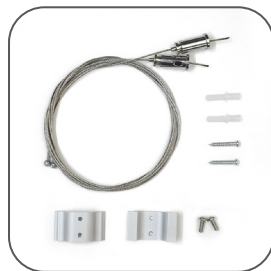

Color 

Unit: mm

Features:

1. Model: HL-A021
2. Material: AL6063+PC
3. Surface: Anodized/Painting
4. Lighting source width: 32mm
5. Length: 4m/max
6. Installation: For offices, conference rooms, supermarkets, home lighting, etc.

Accessory:

End cap

Suspended Rope

Mounting Clip

Installation: