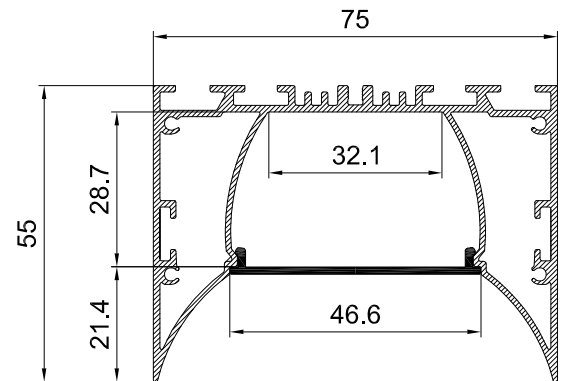

Color 

Unit: mm

Features:

1. Model: HL-A021
2. Material: AL6063+PC
3. Surface: Anodized/Painting
4. Lighting source width: 32mm
5. Length: 4m/max
6. Installation: For offices, conference rooms, supermarkets, home lighting, etc.

Accessory:

End cap

Suspended Rope

Mounting Clip

Installation: